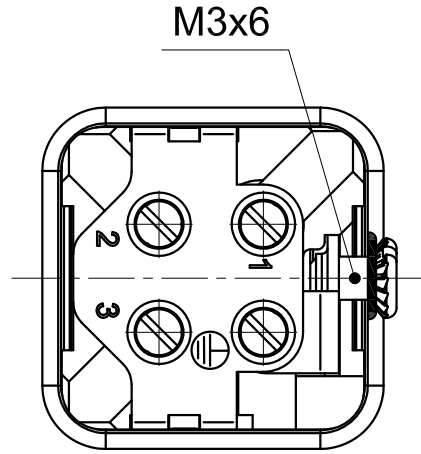

B

B

C

C

D

D

 All Dimensions in mm Original Size DIN A4	Date 2020-10-15	Drawing No. TC4056163	Rev. A00	Scale 2:1
	 InKonn® InKonn (Suzhou) Electric Technology Co.,Ltd.	Part No. 10 30 003 1100	Created by Shuxu Huang	Checked by Yiyi Luo
Type Name IA-003-M				