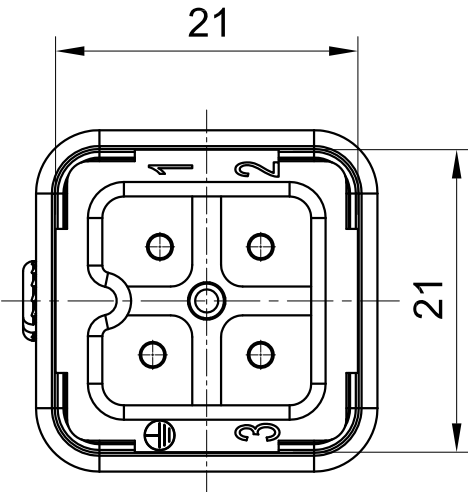

B

B

C

C

D

D

 All Dimensions in mm Original Size DIN A4	Date 2020-10-15	Drawing No. TC4056163	Rev. A00	Scale 2:1
	 InKonn® InKonn (Suzhou) Electric Technology Co.,Ltd.	Part No. 10 30 003 1100	Created by Shuxu Huang	Checked by Yiyi Luo
Type Name IA-003-M				

1

2

3

4

5

6