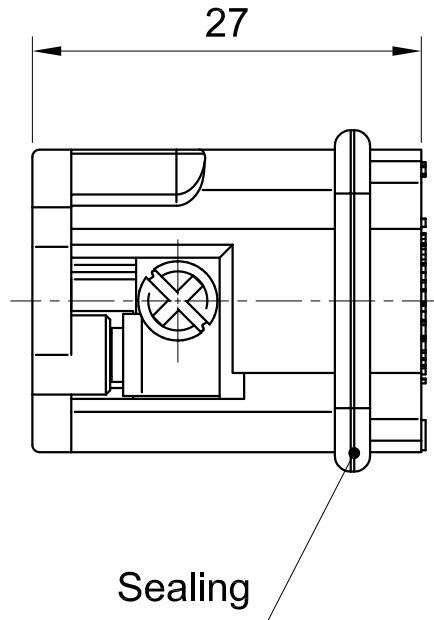

B

B

C

C

D

D

 All Dimensions in mm Original Size DIN A4	Date 2020-10-15	Drawing No. TC4056163	Rev. A00	Scale 2:1
	 InKonn® InKonn (Suzhou) Electric Technology Co.,Ltd.	Part No. 10 30 003 1100	Created by Shuxu Huang	Checked by Yiyi Luo
Type Name IA-003-M				